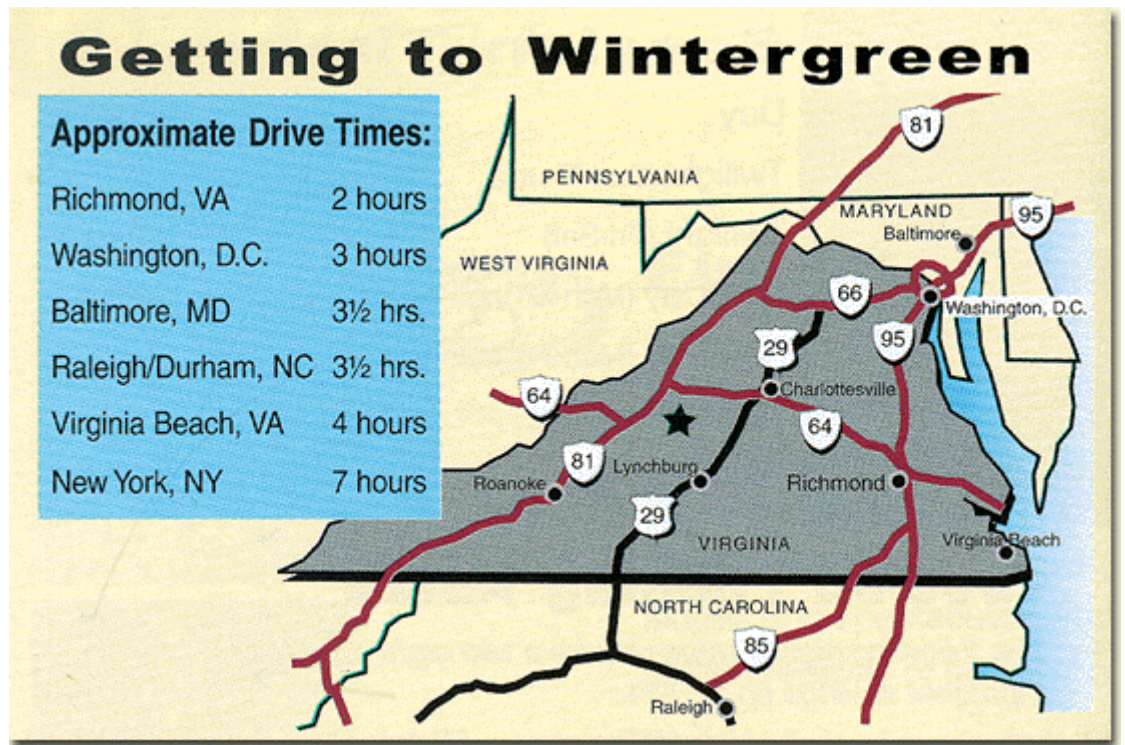

From areas east and northeast:

Follow Rt. 29 south to I-64 west to Exit 107 (Crozet, Route 250). Take Route 250 west to Route 151 south, turn left. Follow Route 151 south to Route 664, 14.2 miles. Turn right and Wintergreen is 4.5 miles ahead on Route 664.

From areas west, northwest, and southwest:

Take I-81 to I-64 east to exit 99 (Route 250). Take Route 250 east to Route 151 south to Route 664, 14.2 miles. Turn right and Wintergreen is 4.5 miles ahead on Route 664.

From areas south:

Take Route 29 north to Route 151 north, turn left. Follow Route 151 for 21 miles to Route 664. Turn left and Wintergreen is 4.5 miles ahead on Route 664.

From the Blue Ridge Parkway:

Take Reeds Gap exit (Between milepost 13 and 14) on Route 664 and go east one mile to the Wintergreen entrance.